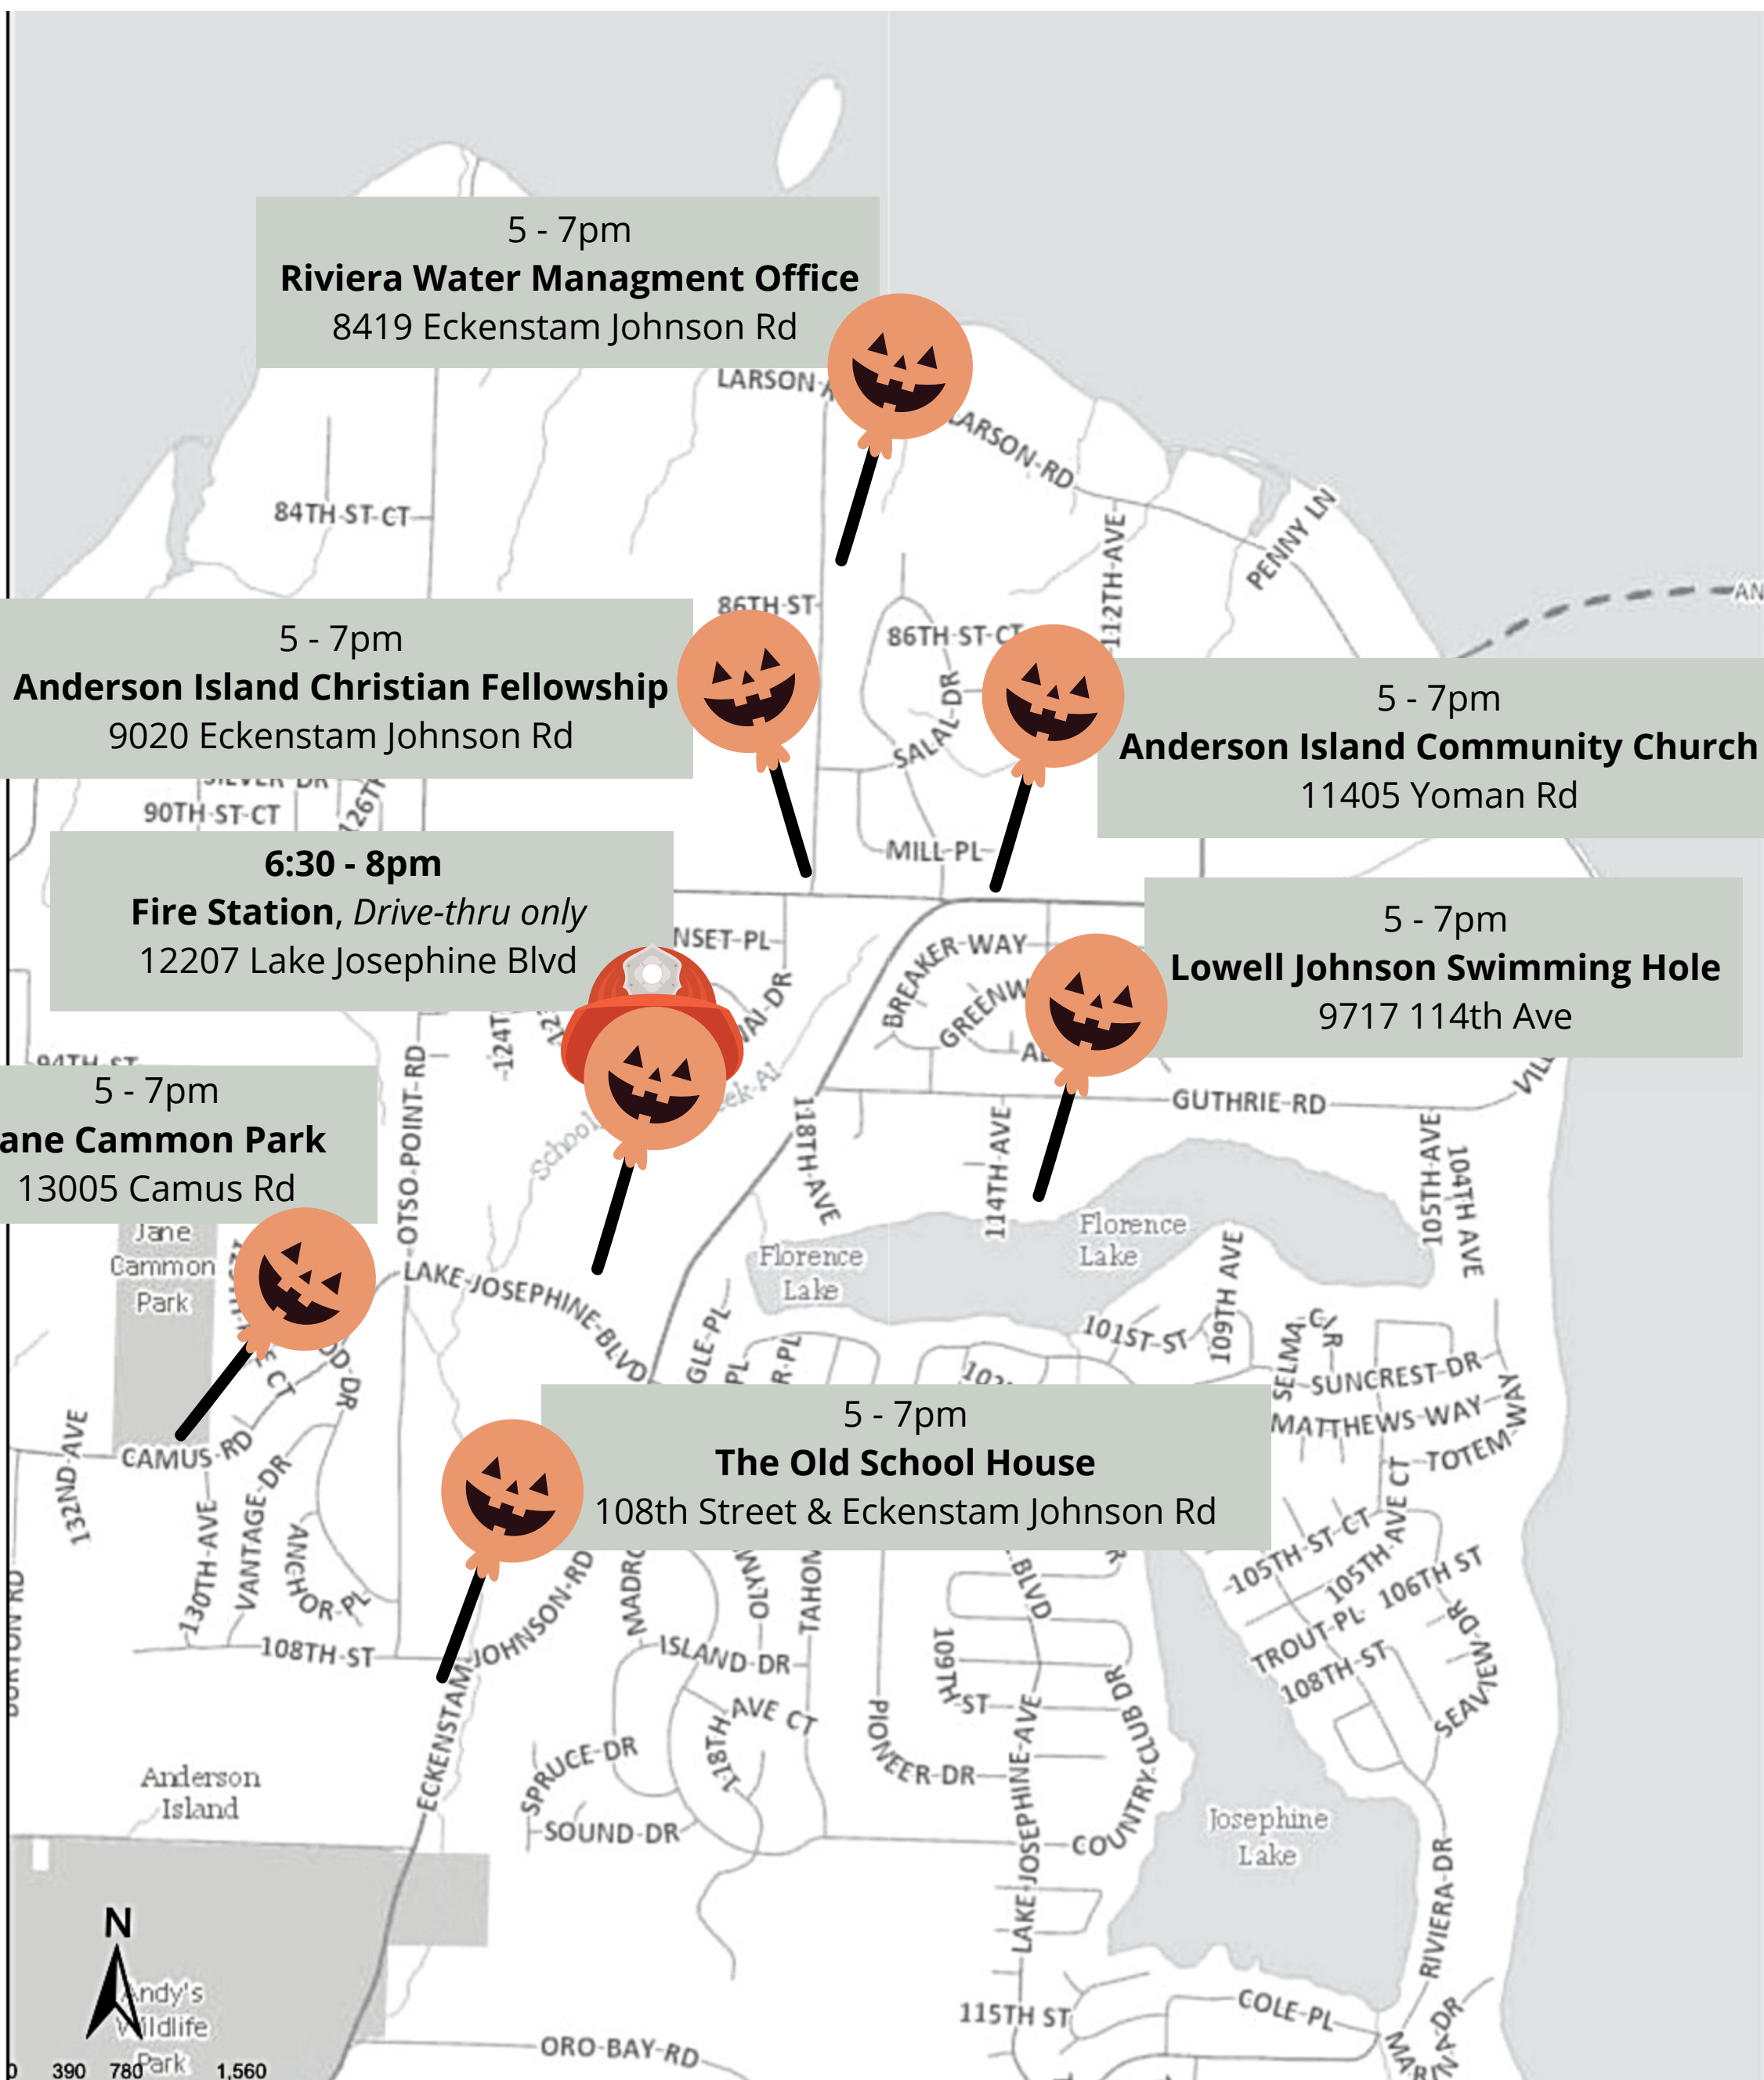

TRICK OR TREAT MAP

mobile map at charlotteseto.com

ONCE IN A BLUE MOON HARVEST CELEBRATION

OCTOBER 31, 5PM - 7PM

VISIT LIGHT SCULPTURES ALONG
THIS CREATIVE TRICK-OR-TREAT ROUTE.

LOOK FOR SIGNS AND LIGHTS AT EACH LOCATION TO GUIDE YOU

PARK, HOP OUT, TAKE A PIECE OF CANDY, ENJOY THE LIGHTS AND
GO TO THE NEXT STATION

MASKS AND SOCIAL DISTANCING REQUIRED

NOTE: THE FIRE STATION DRIVE-THRU IS OPEN 6:30-8PM.

BIG THANK YOU TO OUR ARTISTS:

CANDY, ERIN, VICKY, KEVIN, JEANNE & DICK, AND NATALIE!